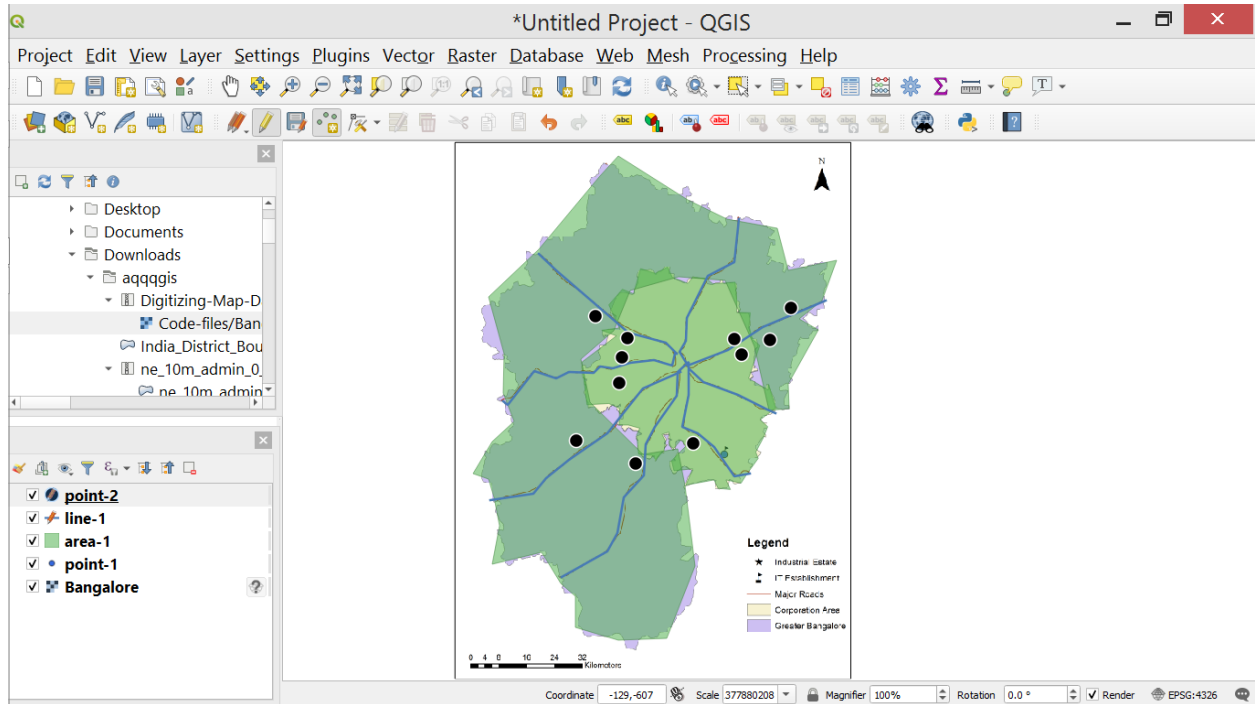

.....

RIVER MAPPING

3 DAY WROKSHOP ON GIS & REMOTE SENSING.

Submitted by- chanchal | chanchalbij@gmail.com

Enroll no. 245752

DAY 1- QGIS TUTORIAL

A. DIGITIZING MAP DATA

B. IMPORTING SPREADSHEET

C. CREATING DATA USING GOOGLE EARTH PRO

E. CREATING CONTOUR LINES

DAY 2-

TUTORIAL ON DEM ANALYSIS