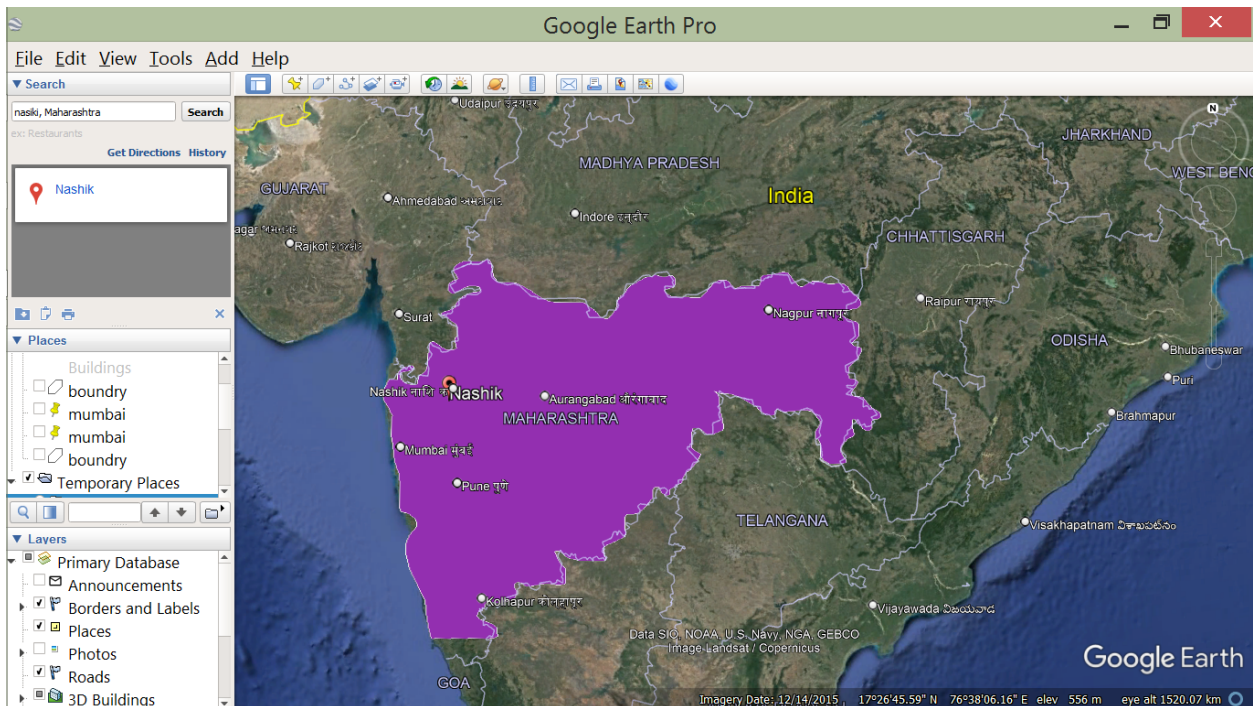

.....

RIVER MAPPING

3 DAY WROKSHOP ON GIS & REMOTE SENSING.

Submitted by- chanchal | chanchalbij@gmail.com

Enroll no. 245752

DAY 1- QGIS TUTORIAL

A. DIGITIZING MAP DATA

B. IMPORTING SPREADSHEET

C. CREATING DATA USING GOOGLE EARTH PRO

E. CREATING CONTOUR LINES

DAY 2-

TUTORIAL ON DEM ANALYSIS