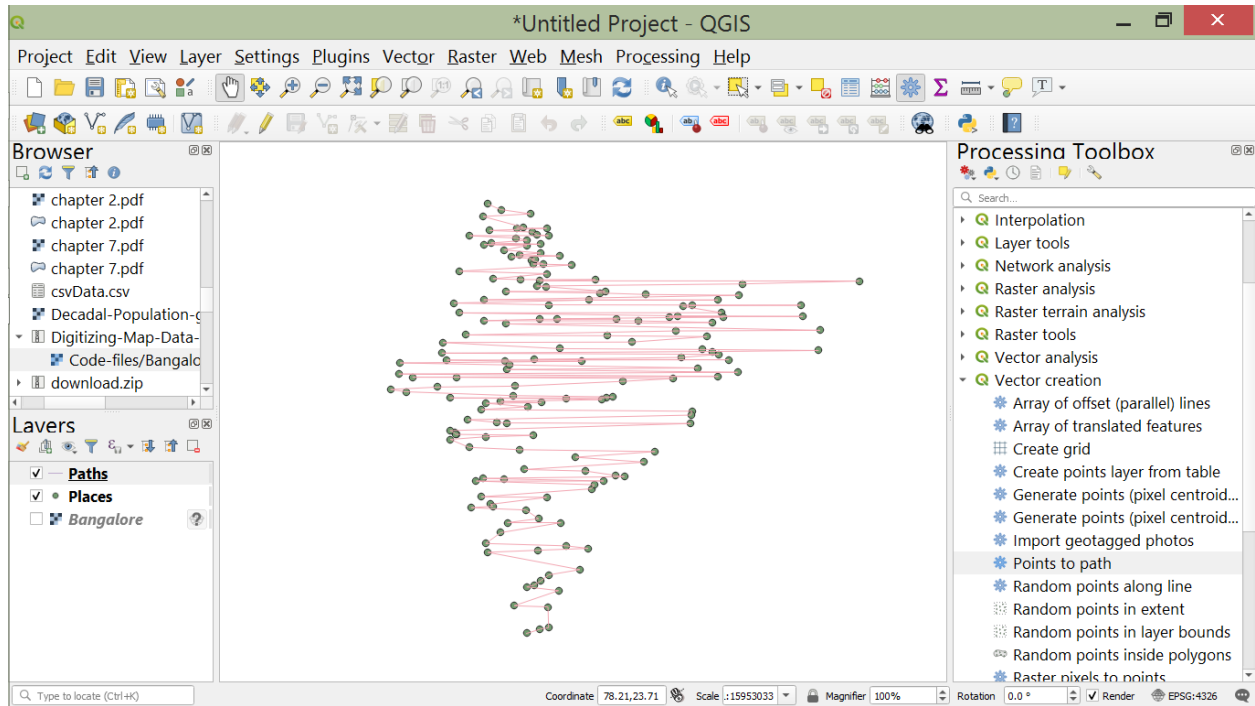

.....

RIVER MAPPING

3 DAY WROKSHOP ON GIS & REMOTE SENSING.

Submitted by- chanchal | chanchalbij@gmail.com

Enroll no. 245752

DAY 1- QGIS TUTORIAL

A. DIGITIZING MAP DATA

B. IMPORTING SPREADSHEET

C. CREATING DATA USING GOOGLE EARTH PRO

E. CREATING CONTOUR LINES

DAY 2-

TUTORIAL ON DEM ANALYSIS