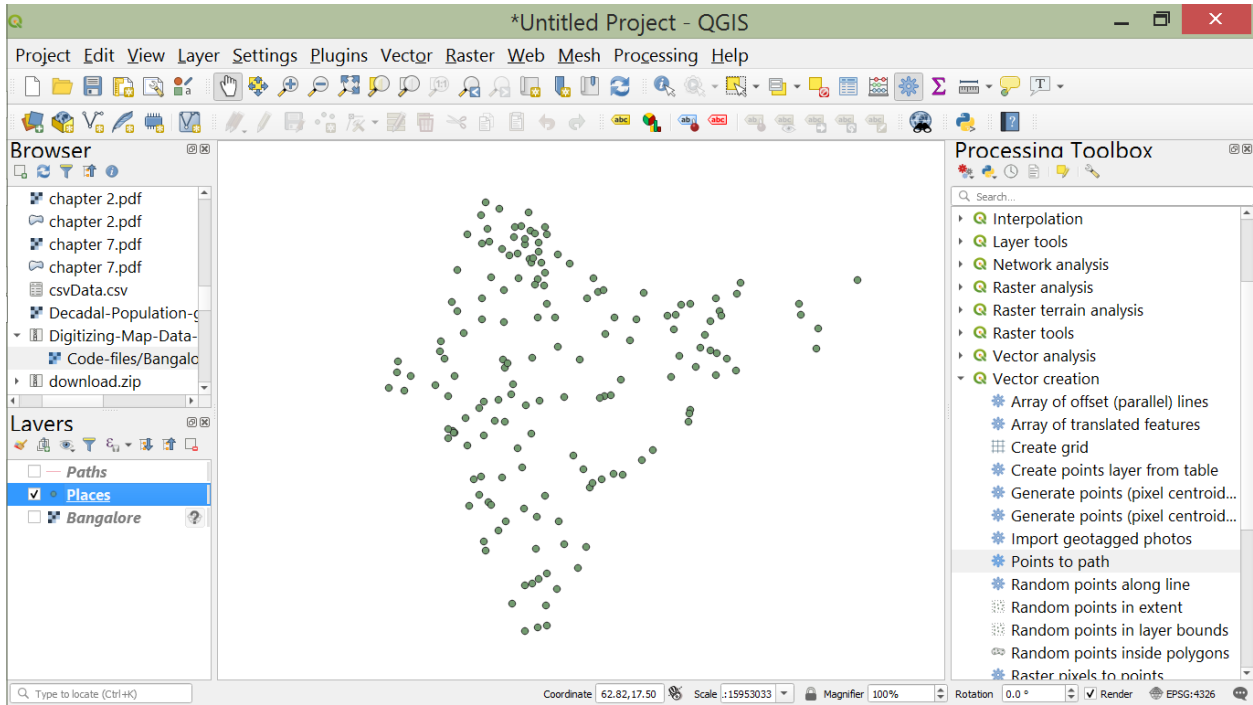

.....

RIVER MAPPING

3 DAY WROKSHOP ON GIS & REMOTE SENSING.

Submitted by- chanchal | chanchalbij@gmail.com

Enroll no. 245752

DAY 1- QGIS TUTORIAL

A. DIGITIZING MAP DATA

B. IMPORTING SPREADSHEET

C. CREATING DATA USING GOOGLE EARTH PRO

E. CREATING CONTOUR LINES

DAY 2-

TUTORIAL ON DEM ANALYSIS