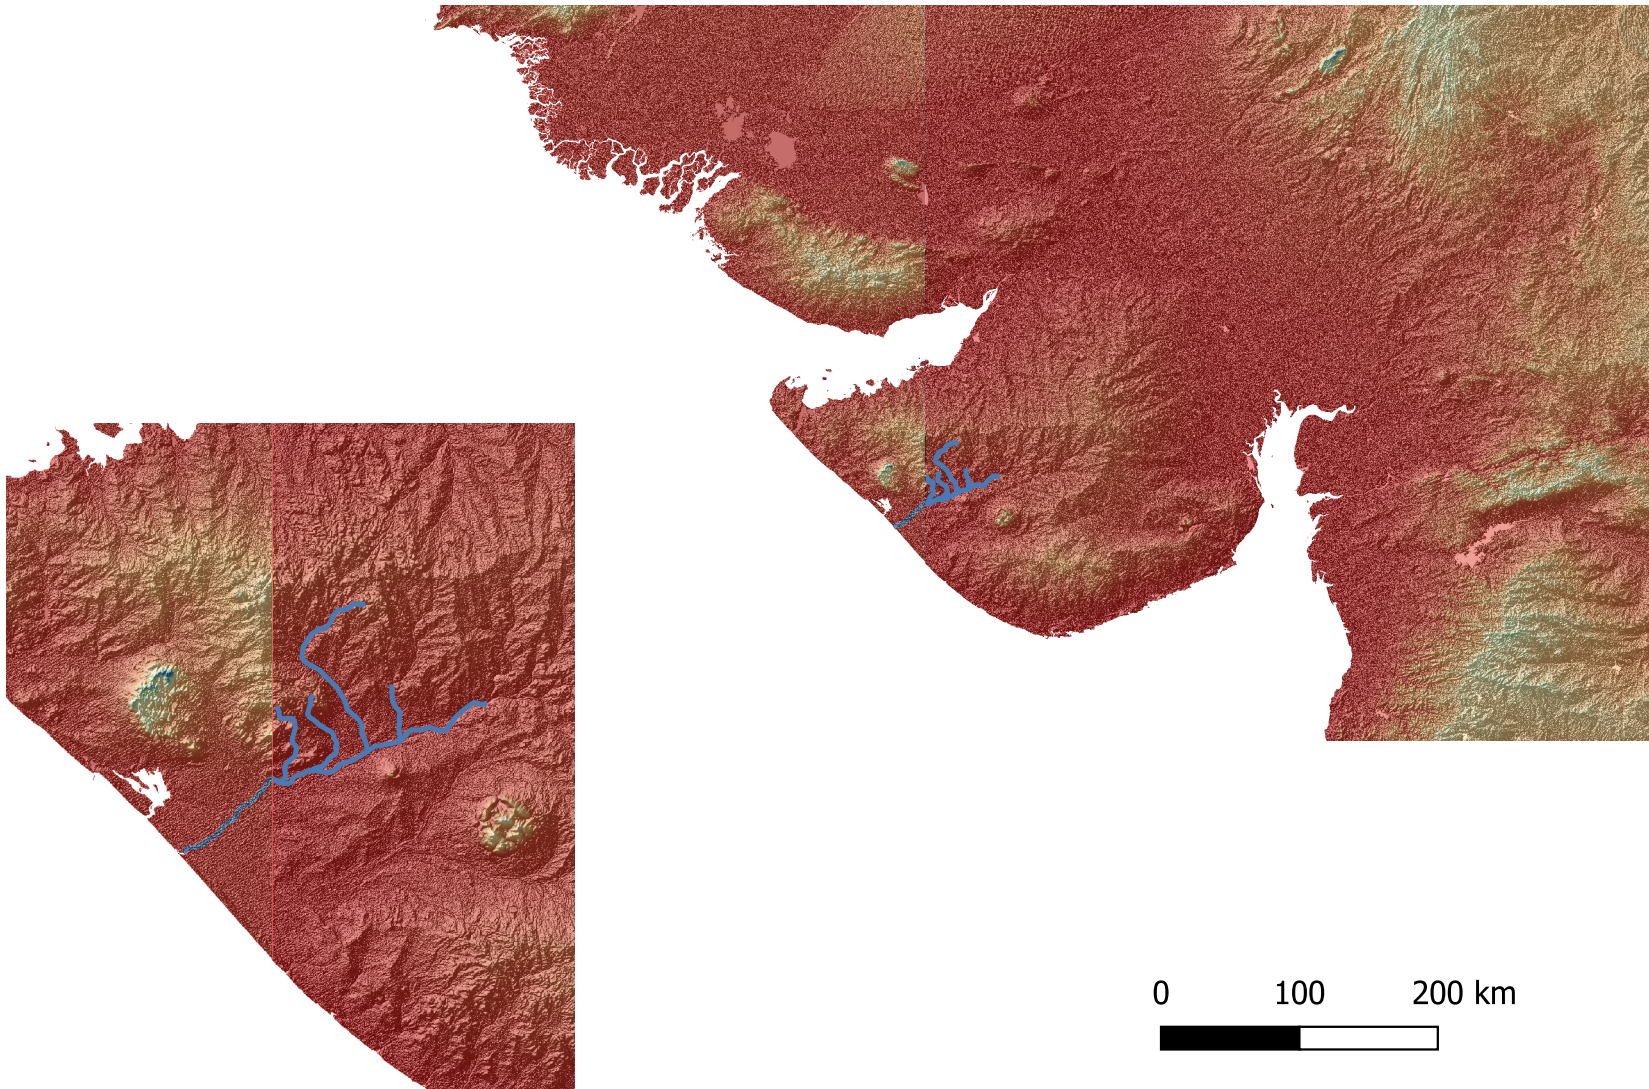

MADHUWATI RIVER IN GUJARAT MAP

Hillshade

1

210

— madhuwati river

Hillshade

1

181

srtm_51_08

-14

394.5

803

1211.5

1620

srtm_50_08

-14

344.5

464

— IND_water_lines_dcw