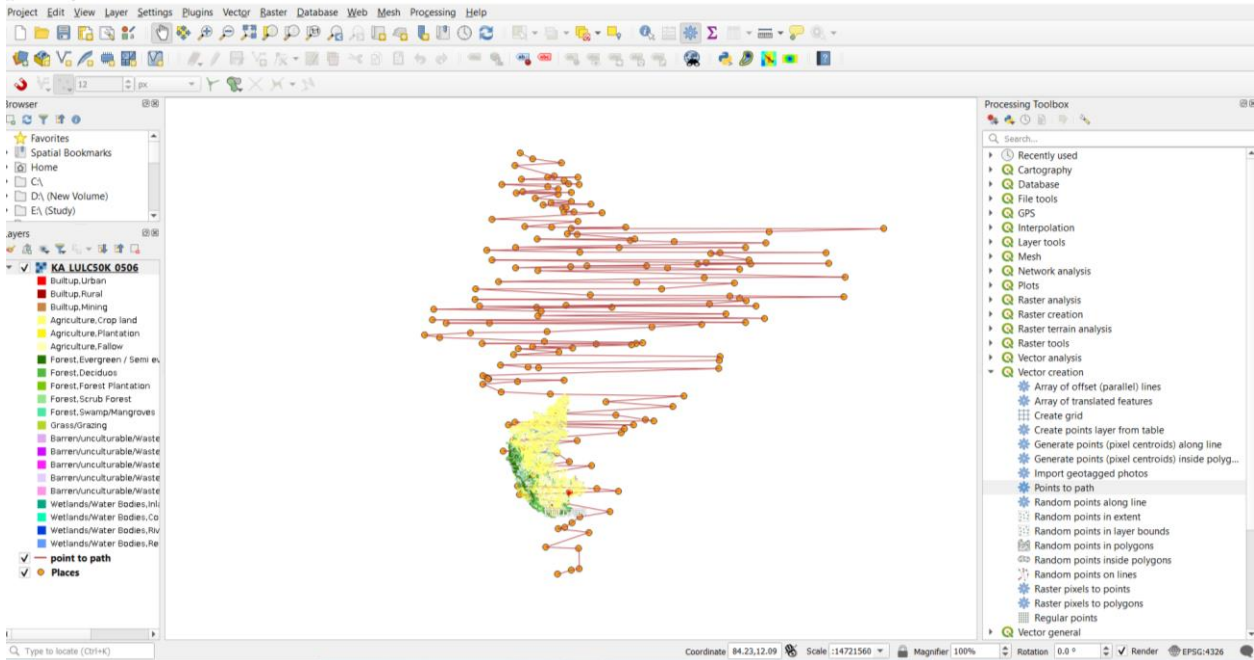

Importing spreadsheets

Create contour lines

DEM analysis

Creating a map

Creating Dataset using Google Earth Pro