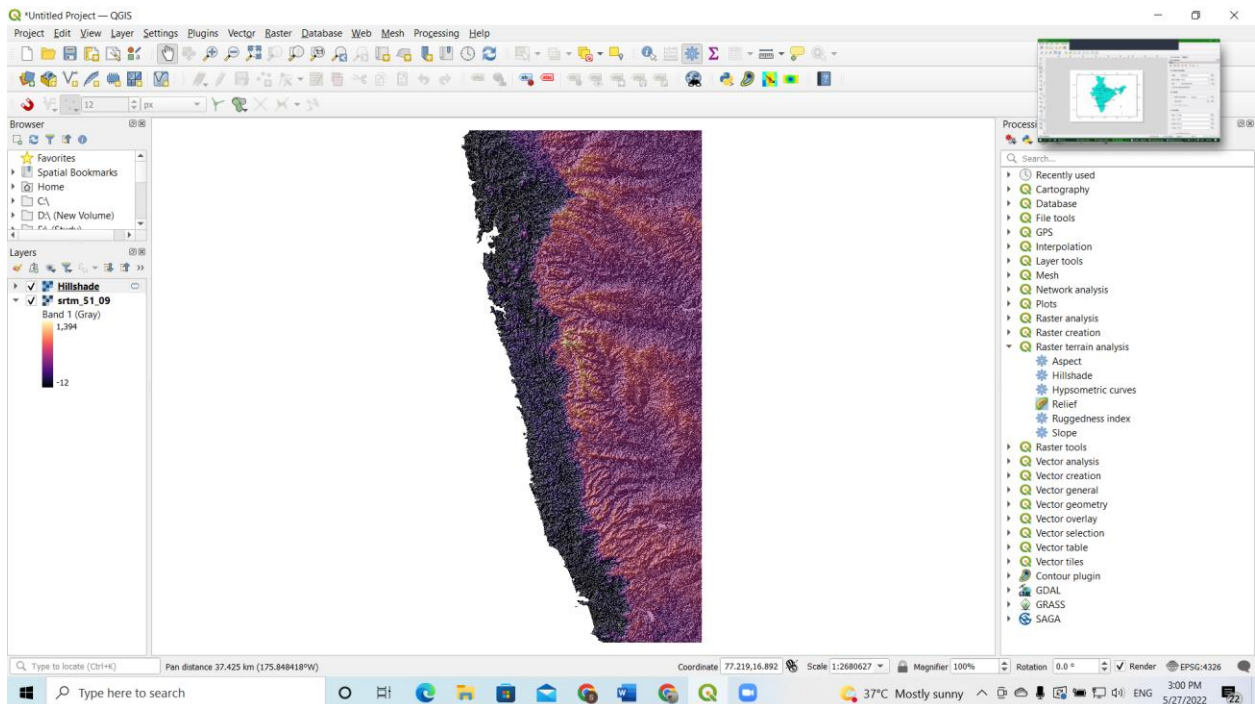

Importing spreadsheets

Create contour lines

DEM analysis

Creating a map

Creating Dataset using Google Earth Pro