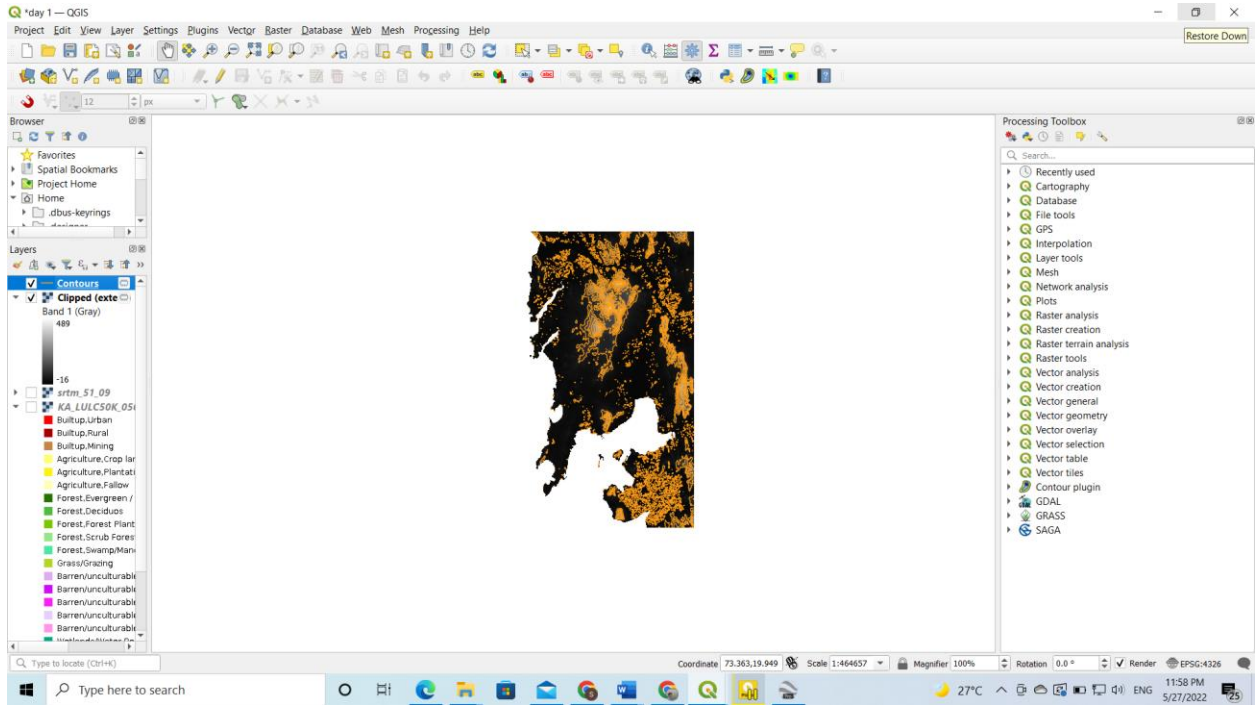

Importing spreadsheets

Create contour lines

DEM analysis

Creating a map

Creating Dataset using Google Earth Pro