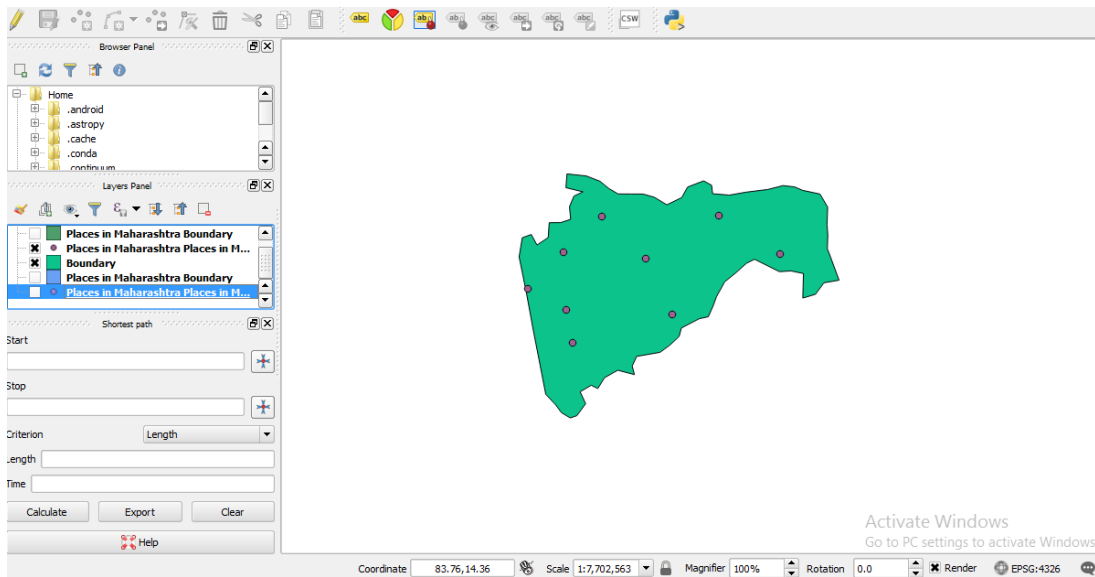

SPOKEN TUTORIALS

Tutorial 3 - Digitizing the map

Tutorial 4 – Importing spreadsheets

Tutorial – 9 – Creating datasets using Google Earth Pro

Tutorial-10- Plugins

Tutorial-13- DEM analysis

Tutorial-14- Create contour lines