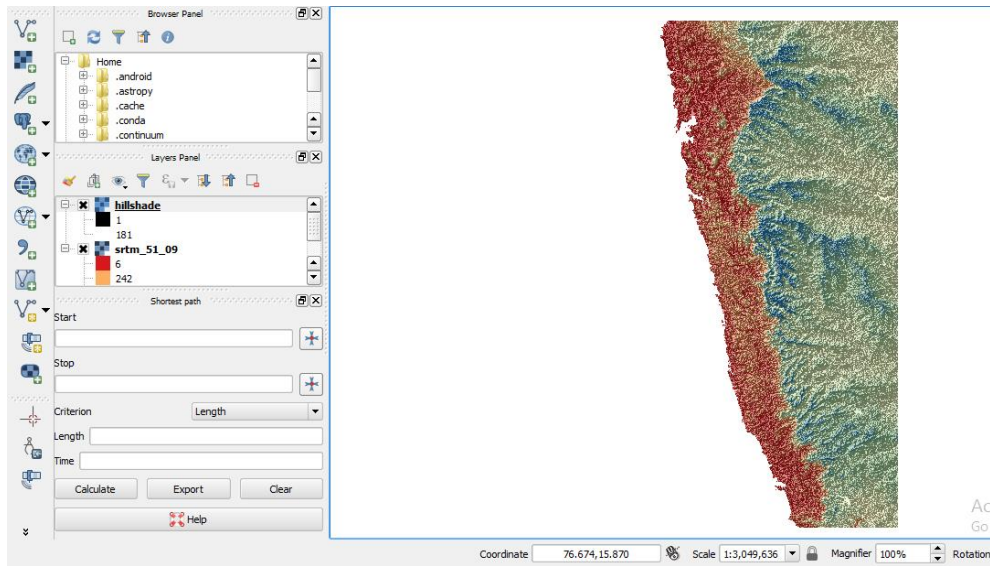

SPOKEN TUTORIALS

Tutorial 3 - Digitizing the map

Tutorial 4 – Importing spreadsheets

Tutorial – 9 – Creating datasets using Google Earth Pro

Tutorial-10- Plugins

Tutorial-13- DEM analysis

Tutorial-14- Create contour lines