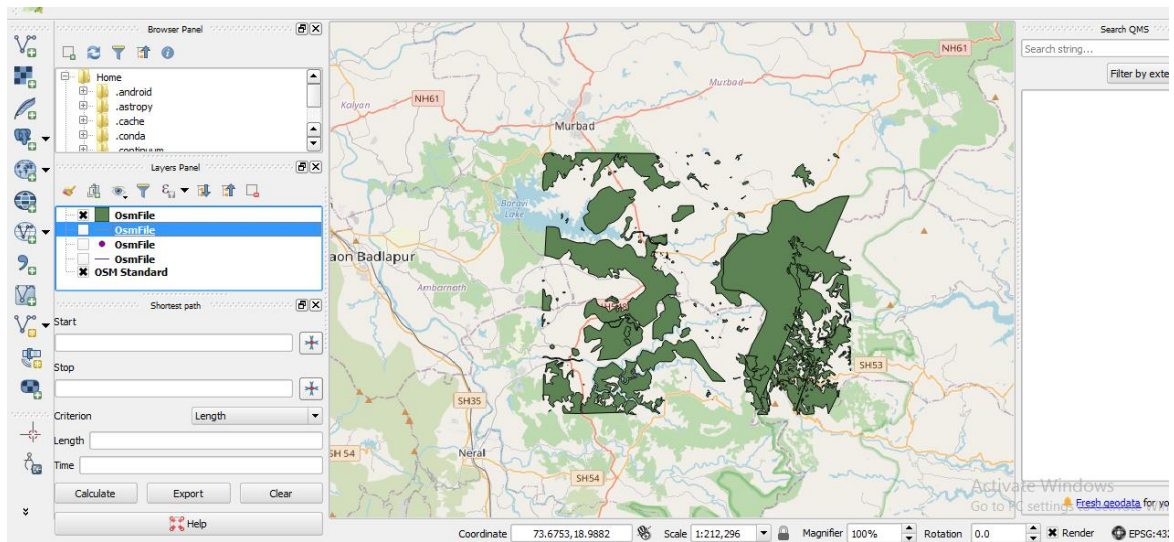

SPOKEN TUTORIALS

Tutorial 3 - Digitizing the map

Tutorial 4 – Importing spreadsheets

Tutorial – 9 – Creating datasets using Google Earth Pro

Tutorial-10- Plugins

Tutorial-13- DEM analysis

Tutorial-14- Create contour lines